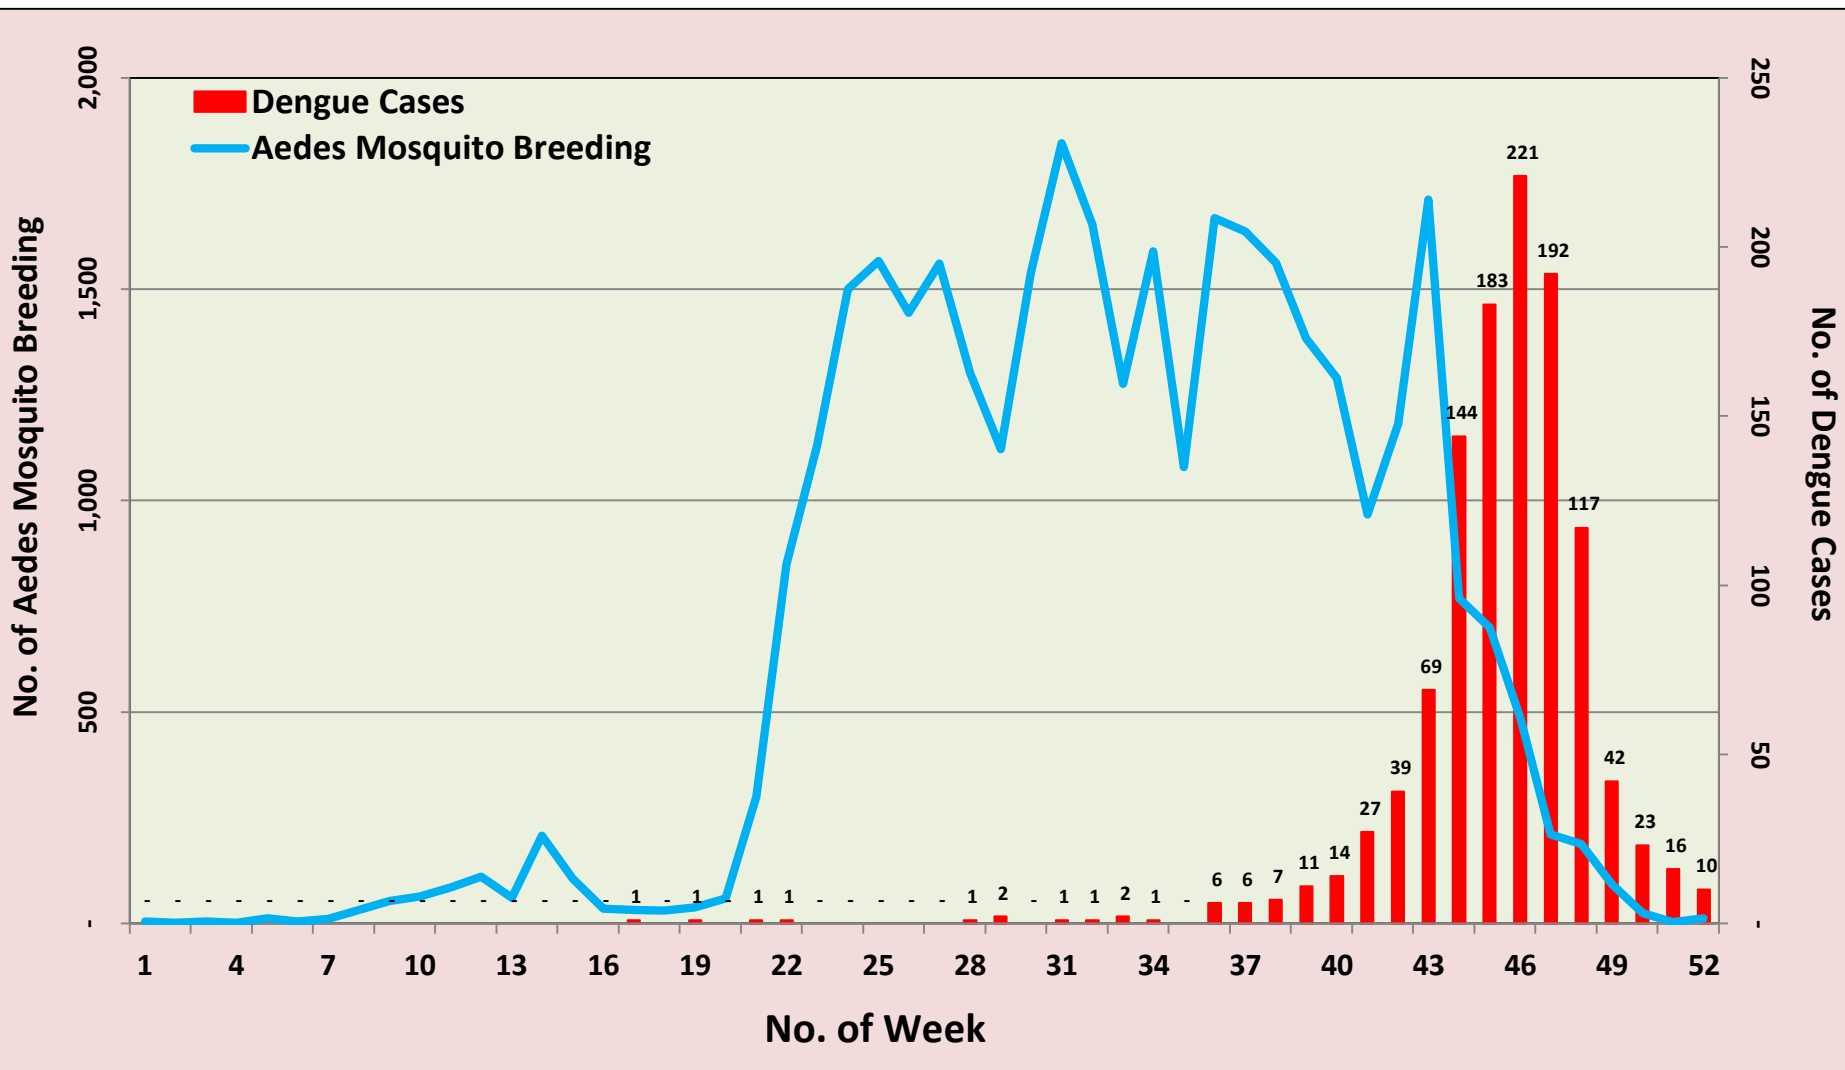

WEEK-WISE TEND OF AEADES BREEDING AND NOTIFIED DENGUE CASES IN EDMC, 2021

N= 34,595 BREEDING & 1,139 DENGUE CASES.

WEEK-WISE TEND OF ANOPHELES BREEDING AND NOTIFIED MALARIA CASES IN EDMC, 2021

N= 72 BREEDING & 23 MALARIA CASES.