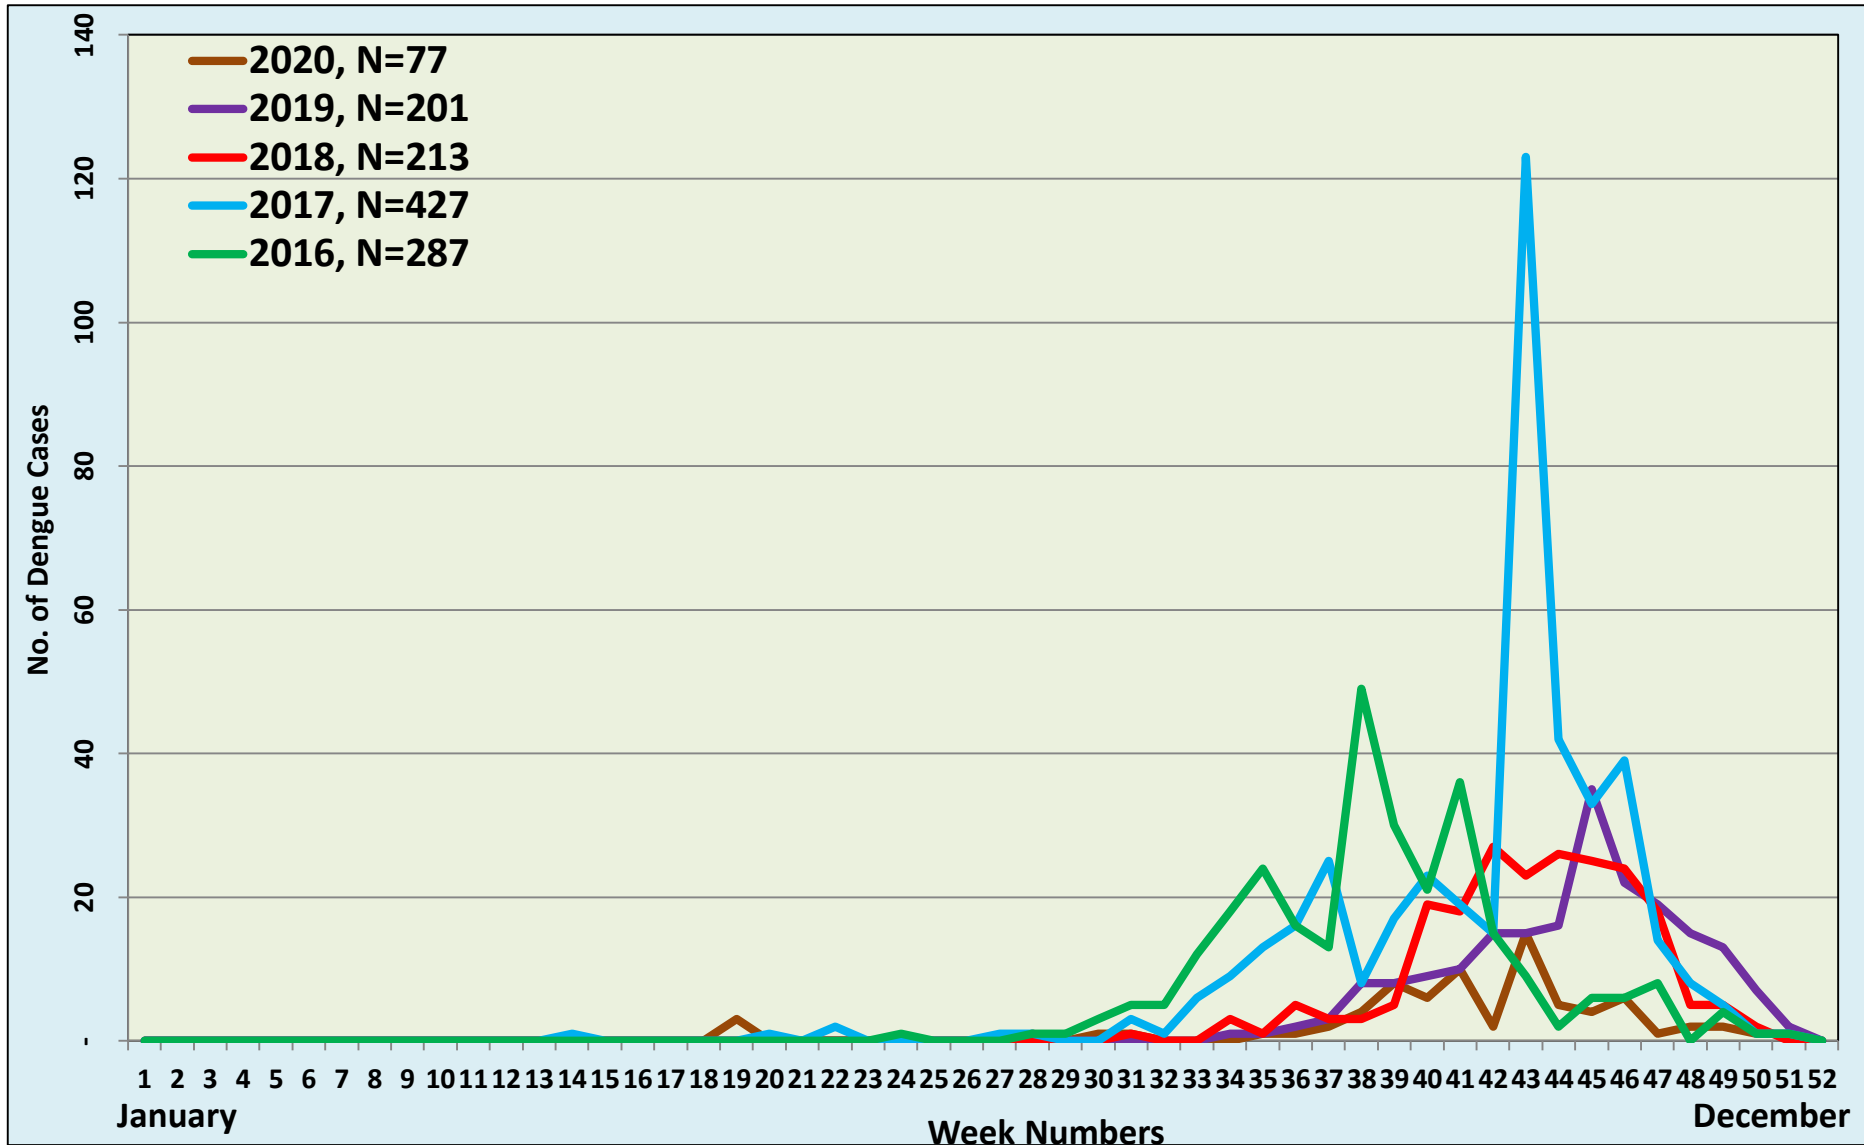

TREND OF WEEK WISE MOSQUITO BREEDING DETECTED IN EDMC, 2016 TO 2020

TREND OF WEEK WISE DENGUE CASES OF EDMC, 2016 TO 2020

TREND OF WEEK WISE CHIKUNGUNYA CASES OF EDMC, 2016 TO 2020