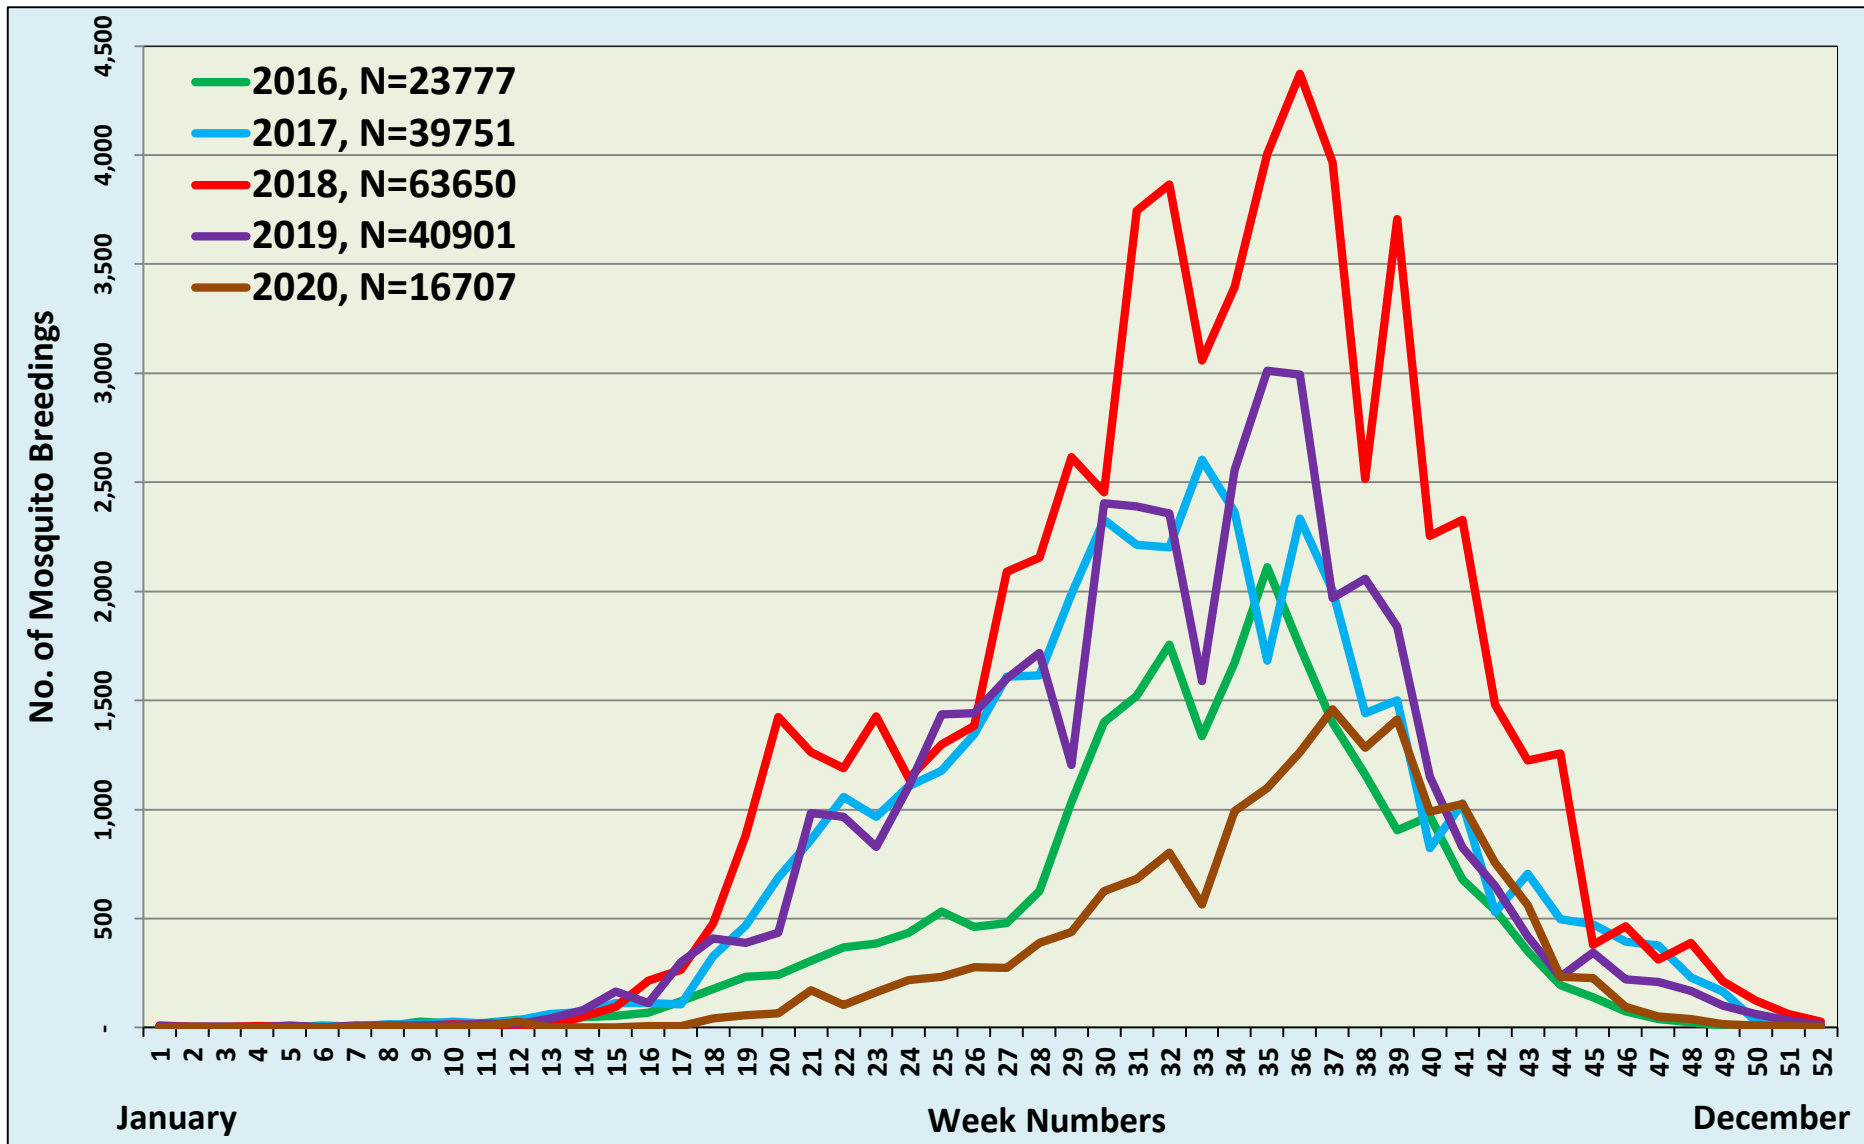

TREND OF WEEK WISE MOSQUITO BREEDING DETECTED IN EDMC, 2016 TO 2020

TREND OF WEEK WISE DENGUE CASES OF EDMC, 2016 TO 2020

TREND OF WEEK WISE CHIKUNGUNYA CASES OF EDMC, 2016 TO 2020