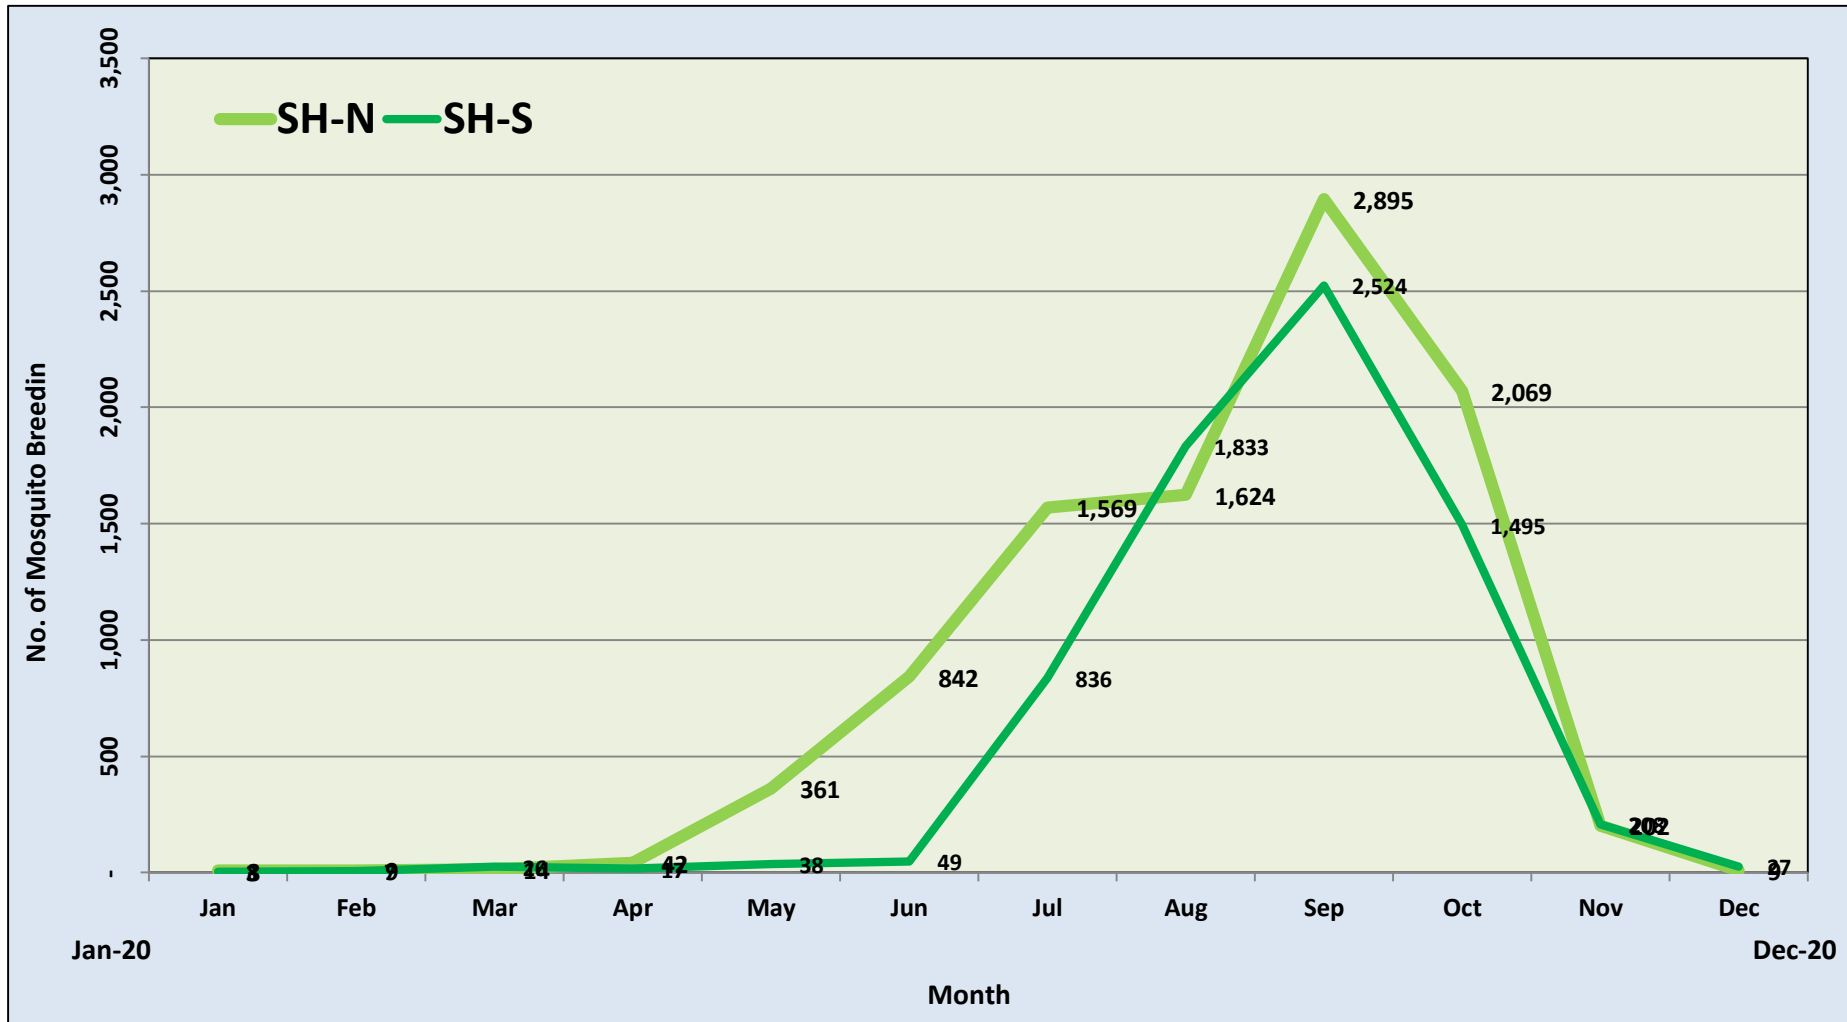

Month wise Mosquito Breeding detected in EDMC, 2020, N=16,707

Month wise Mosquito Breeding detected in EDMC, 2020, N=16,707

Week wise & Zone wise Mosquito Breeding detected in EDMC from January-2020 to December-2020, N-16,707

Week wise Mosquito Breeding detected in EDMC from January-2020 to December-2020, N=16,707