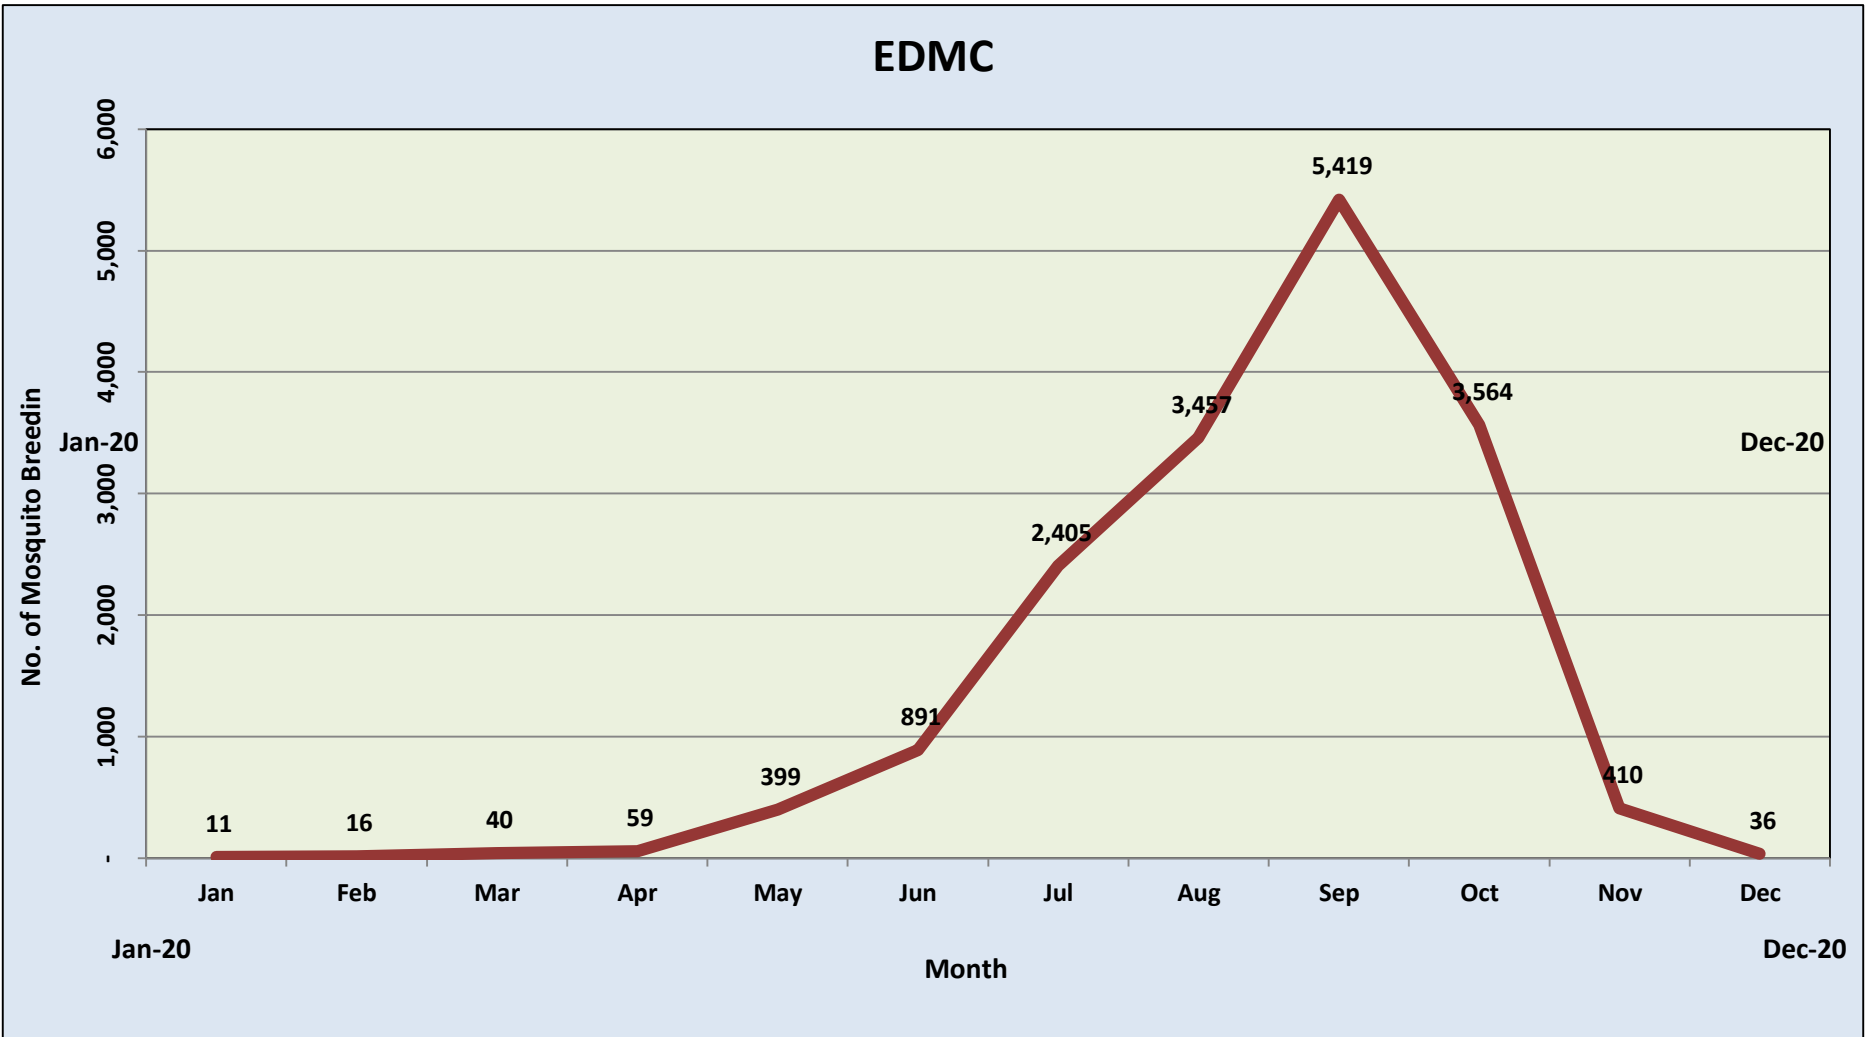

Month wise Mosquito Breeding detected in EDMC, 2020, N=16,707

Month wise Mosquito Breeding detected in EDMC, 2020, N=16,707

Week wise & Zone wise Mosquito Breeding detected in EDMC from January-2020 to December-2020, N-16,707

Week wise Mosquito Breeding detected in EDMC from January-2020 to December-2020, N=16,707