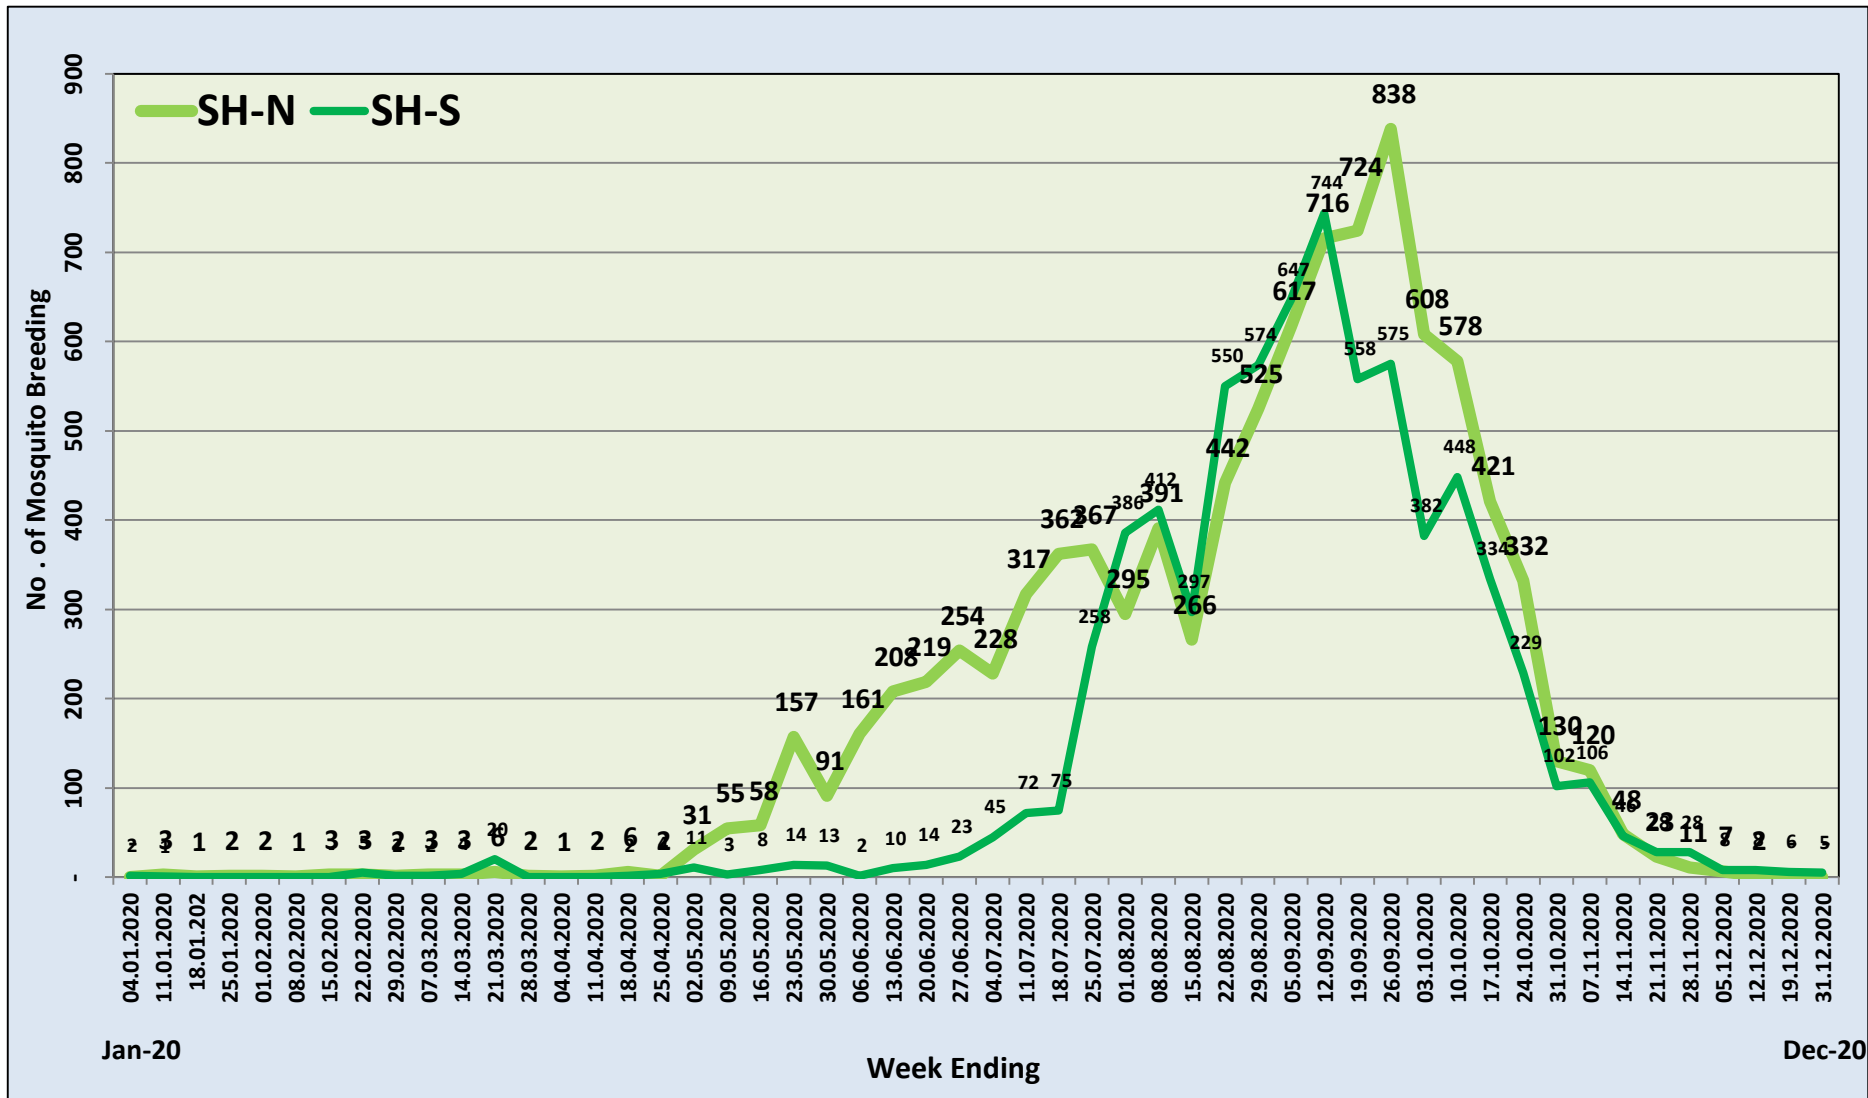

Month wise Mosquito Breeding detected in EDMC, 2020, N=16,707

Month wise Mosquito Breeding detected in EDMC, 2020, N=16,707

Week wise & Zone wise Mosquito Breeding detected in EDMC from January-2020 to December-2020, N-16,707

Week wise Mosquito Breeding detected in EDMC from January-2020 to December-2020, N=16,707